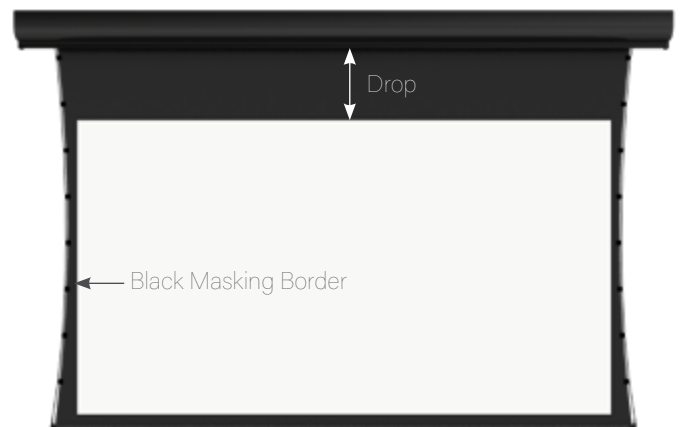

*21:9 is a simplified term to describe the ultrawide aspect ratio of 64:27

2.35:1 Cinemascope Format	4:3 Video Format
Diagonal x 0.3916 = Height	Diagonal / 1.667 = Height
Diagonal x 0.9209 = Width	Height x 1.33 = Width
Height x 2.554 = Diagonal	Width / 1.33 = Height
Width x 1.0868 = Diagonal	Height x 1.667 = Diagonal
Height x 2.35 = Width	
Width x 0.4255 = Height	

Screen Borders and Drop

Black masking borders are standard on Da-Lite front projection screens at no extra charge. Borders enhance the perceived brightness of an image on a screen. The human eye perceives the image to have more contrast and a sharper picture with brighter colors. Borders also allow the projected image to "bleed-off" the screen for professional appearing presentations.

Drop is available on most Da-Lite wall, ceiling and electric screens. Drop is the term used for extra fabric added to the top or bottom of the screen to adjust the screen surface to within normal viewing heights. Drop can be specified in either black or white.