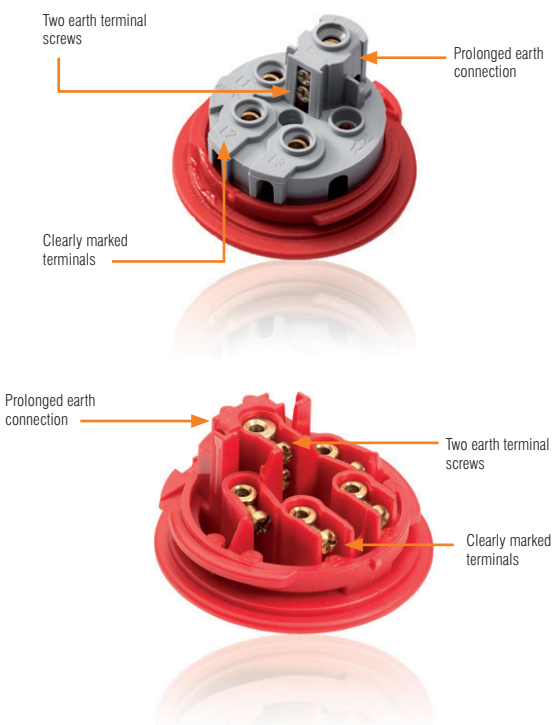

The easiest solution to making even the most complex installation

Without compromising quality, the Easy & Safe range is our basic offering. For temporary power outtake to permanent installation, the tough and safe range is up and running in no time.

Features

- IP44 Splash proof
- 16 - 32 A, 50 - 690 VAC
- PA6 plastic material
- IEC 60 309-1, -2
- Ergonomic design

Non-decaying plastic increases plug and socket lifetime

Ergonomic design simplifies handling and allows for more frequent connections.

Connection seals ensures there are no interruptions to your temporary power feed.

Keeping the mall clean

A key factor in making a one-time visitor at the mall a returning visitor is making a good impression by keeping the mall clean. Big vacuumers, floor cleaning machines and other equipment need reliable temporary power supply. ABB's Easy & Safe range is quick and easy to connect and offers increased reliability during operation. It even protects the equipment in events of a splash from the nearby in-mall fountain.