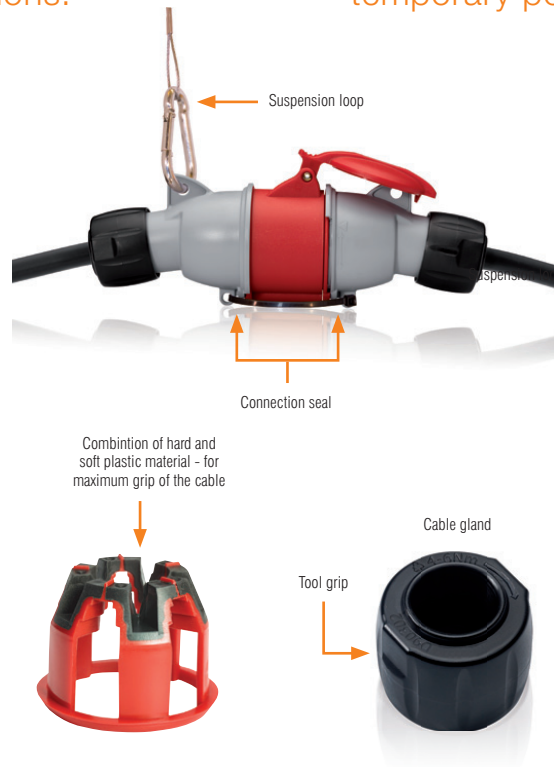

The easiest solution to making even the most complex installation

Without compromising quality, the Easy & Safe range is our basic offering. For temporary power outtake to permanent installation, the tough and safe range is up and running in no time.

Features

- IP44 Splash proof
- 16 - 32 A, 50 - 690 VAC
- PA6 plastic material
- IEC 60 309-1, -2
- Ergonomic design

Non-decaying plastic increases plug and socket lifetime

Ergonomic design simplifies handling and allows for more frequent connections.

Connection seals ensures there are no interruptions to your temporary power feed.

Keeping the mall clean

A key factor in making a one-time visitor at the mall a returning visitor is making a good impression by keeping the mall clean. Big vacuumers, floor cleaning machines and other equipment need reliable temporary power supply. ABB's Easy & Safe range is quick and easy to connect and offers increased reliability during operation. It even protects the equipment in events of a splash from the nearby in-mall fountain.