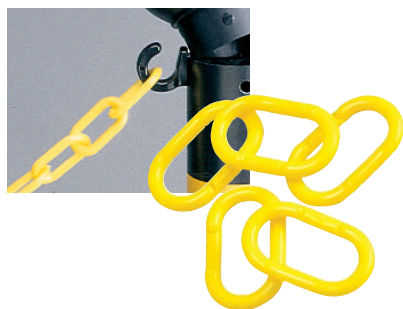

BradyLink Links

- Polyethylene chain for indoor use only
- Link design prevents kinking

Catalog #	Size	Color	Qty
78248	2" Links	Black	36
78246	2" Links	Yellow	36
78247	2" Links	White	36