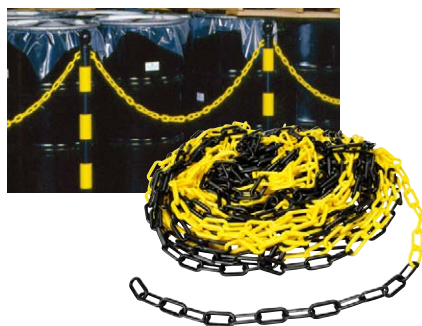

BradyLink Chain

- Polyethylene chain for indoor use only
- Link design prevents kinking

Catalog #	1.5" x 100'	2" x 100'	3" x 100'
Yellow	78234	78238	37860
Black/Yellow	-	78254	37864
White	78235	78239	37861
Black	-	78268	-
Orange	-	78241	-
Yellow/Magenta	-	-	37865