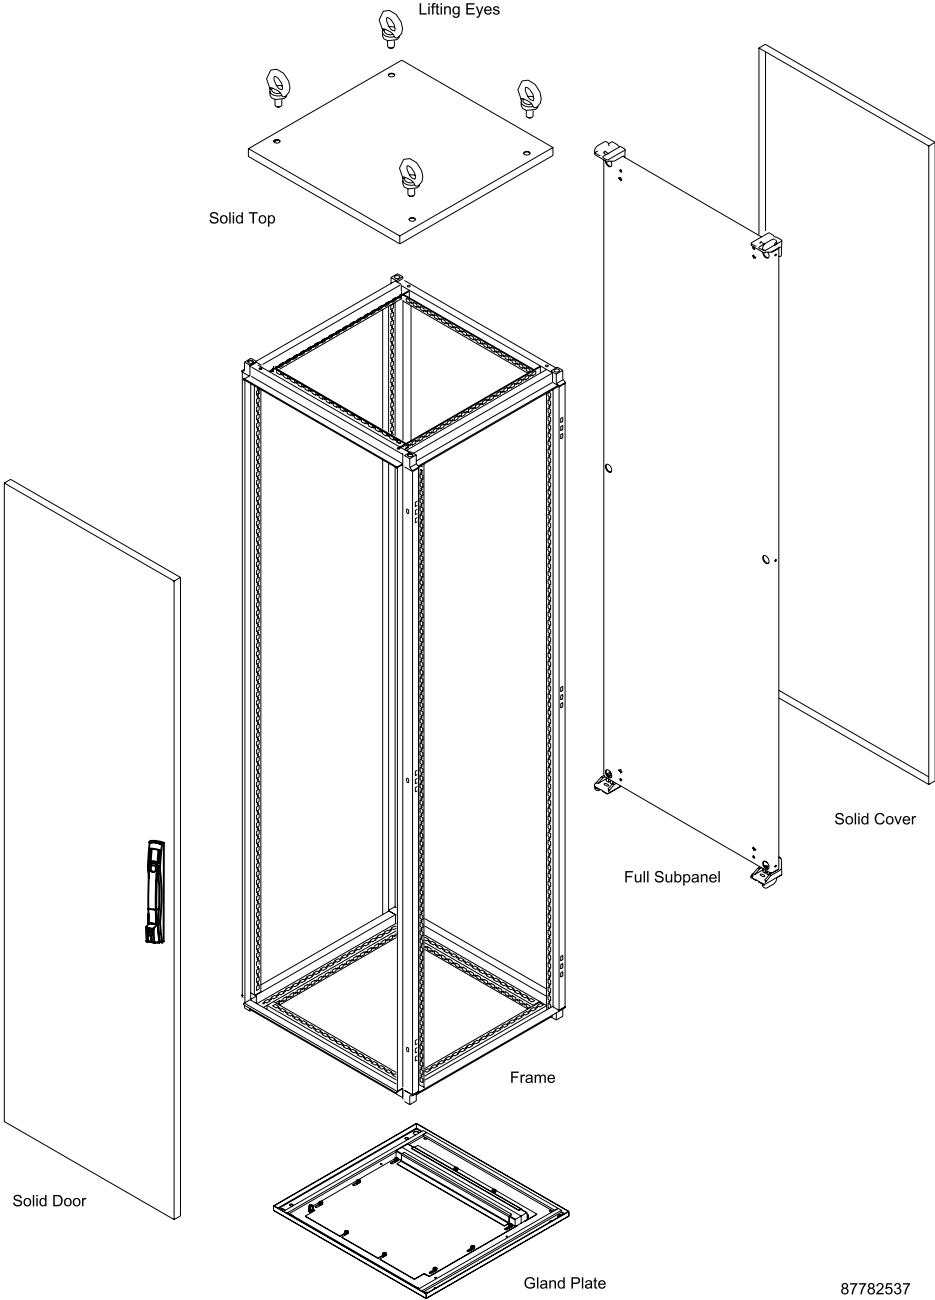

Standard Configuration

87782537