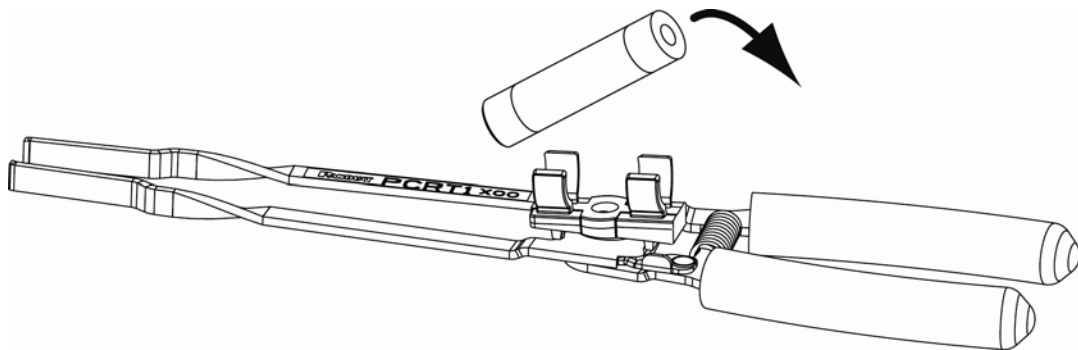

## FLASHLIGHT KIT FOR PCRT1 PATCH CORD REMOVAL TOOL

### KPCRT1-FL KIT INCLUDES:

- Flashlight
- Cradle
- Screw, Self-Locking
- Battery

*NOTE: In the interest of higher quality and value, Panduit is constantly improving and updating our products. Consequently, pictures herein may vary from the actual product.*