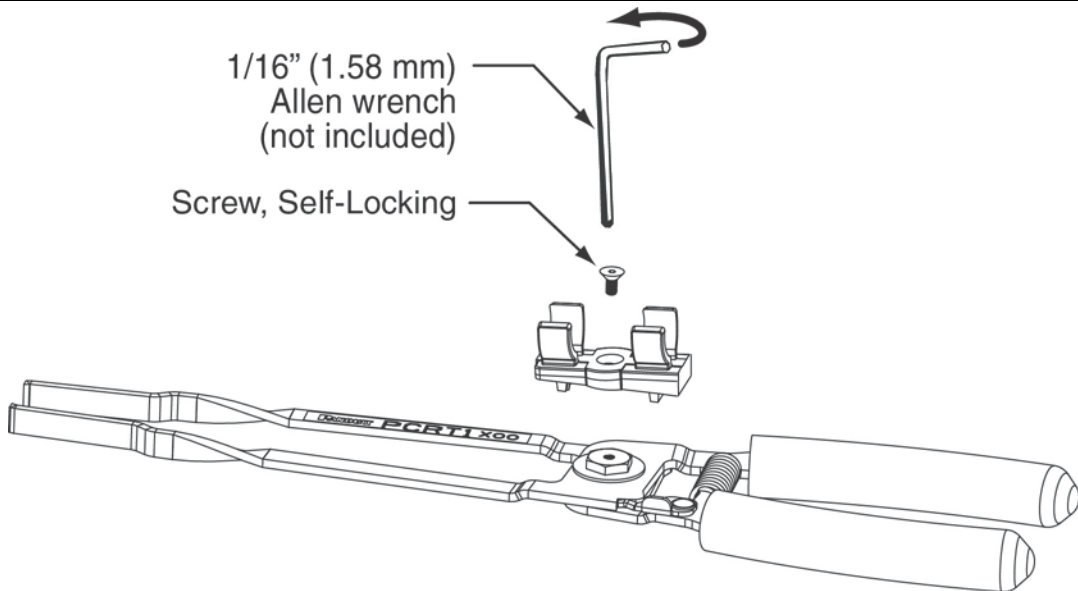

## FLASHLIGHT KIT FOR PCRT1 PATCH CORD REMOVAL TOOL

### KPCRT1-FL KIT INCLUDES:

- Flashlight
- Cradle
- Screw, Self-Locking
- Battery

*NOTE: In the interest of higher quality and value, Panduit is constantly improving and updating our products. Consequently, pictures herein may vary from the actual product.*