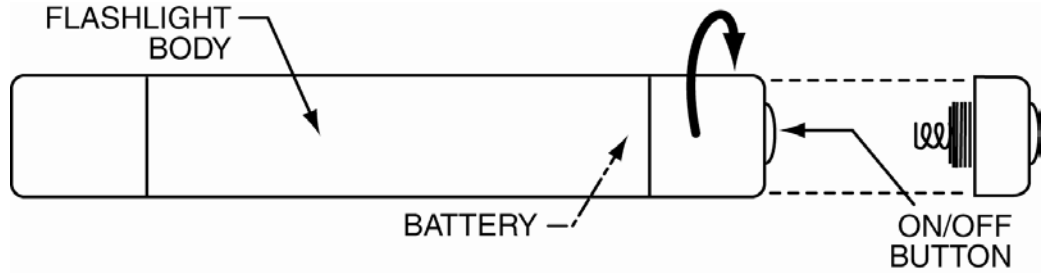

## FLASHLIGHT KIT FOR PCRT1 PATCH CORD REMOVAL TOOL

### KPCRT1-FL KIT INCLUDES:

- Flashlight
- Cradle
- Screw, Self-Locking
- Battery

*NOTE: In the interest of higher quality and value, Panduit is constantly improving and updating our products. Consequently, pictures herein may vary from the actual product.*