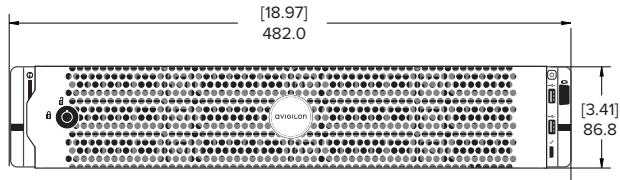

Outline Dimensions

NVR4X-PRM and NVR4X-STD

(NVR4X-PRM-64TB/96TB/128TB/157TB)

[X.X]	INCHES
X	MM