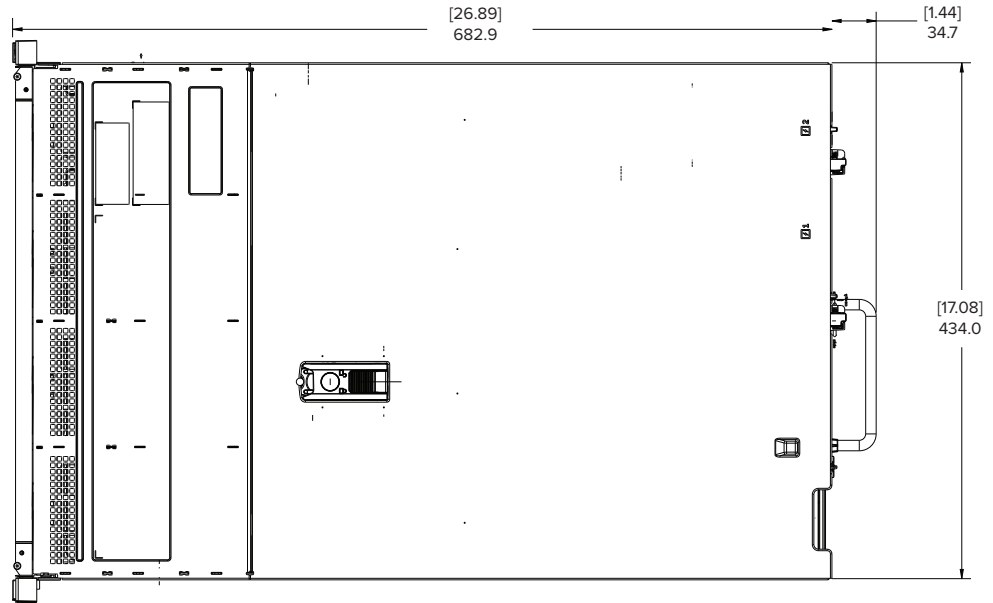

Outline Dimensions

NVR4X-PRM and NVR4X-STD

(NVR4X-PRM-64TB/96TB/128TB/157TB)

[X.X]	INCHES
X	MM