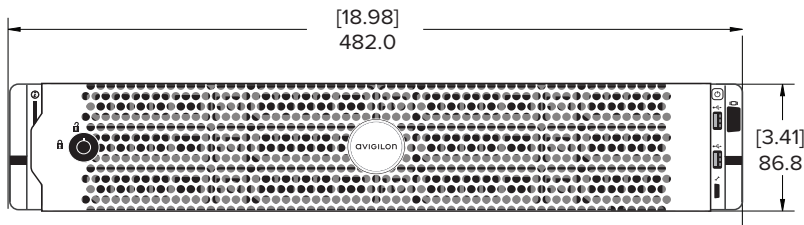

Specifications (Con't)

SUPPLIED ACCESSORIES

Rack Rail System	Sliding rail system with cable management arm. Supports: • Tool-less mounting in 19"-wide EIA-310-E compliant square hole and unthreaded round-hole 4-post racks • Toolled mounting in threaded hole 4-post racks	
Bezel	1, front	
Power Cords	PRM	2
	STD and VAL	1

Outline Dimensions

NVR4X-PRM

(NVR4X-PRM-192TB/217TB)

[X.X]	INCHES
X	MM