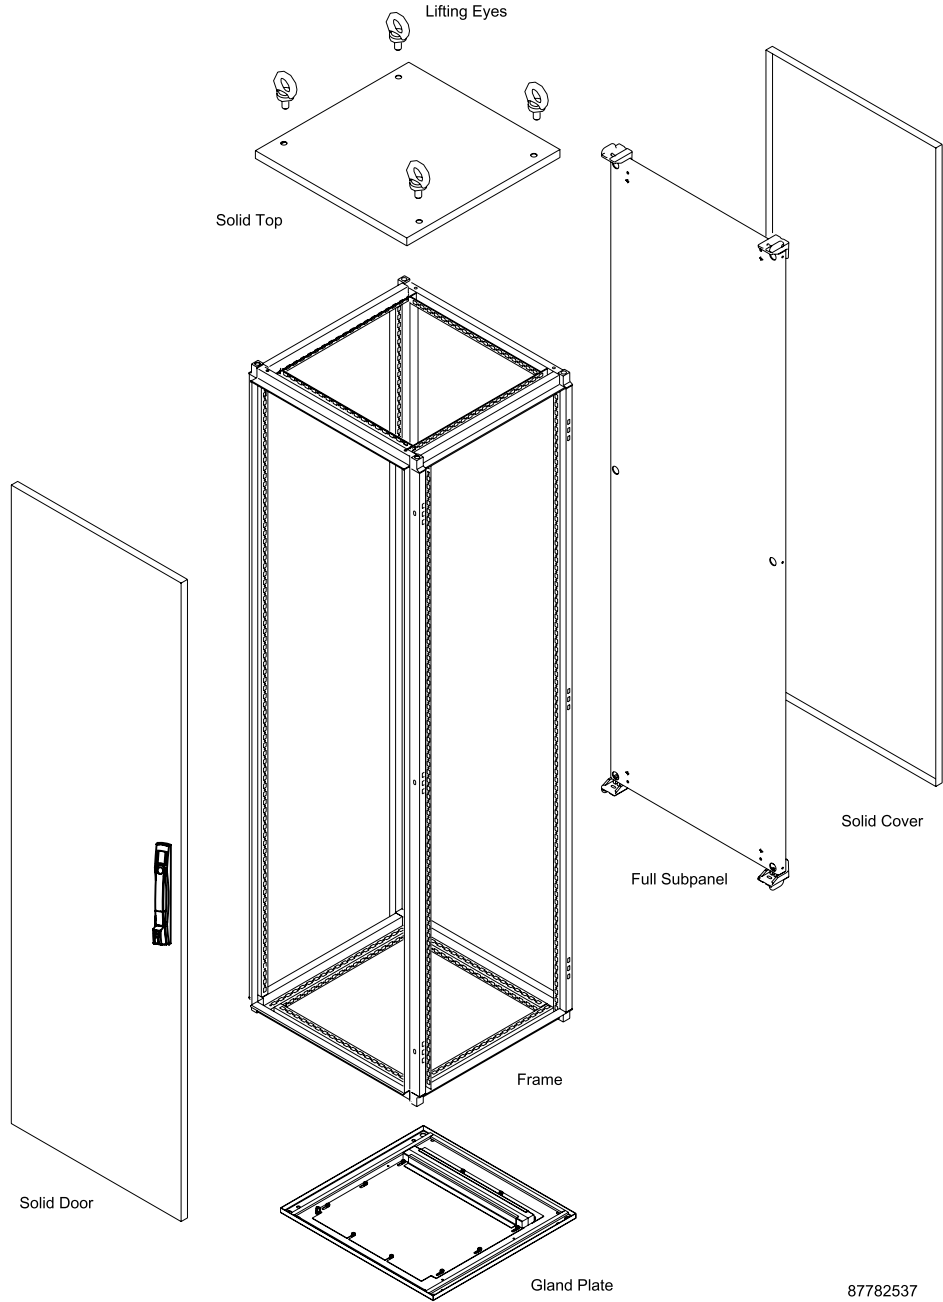

Standard Configuration

87782537